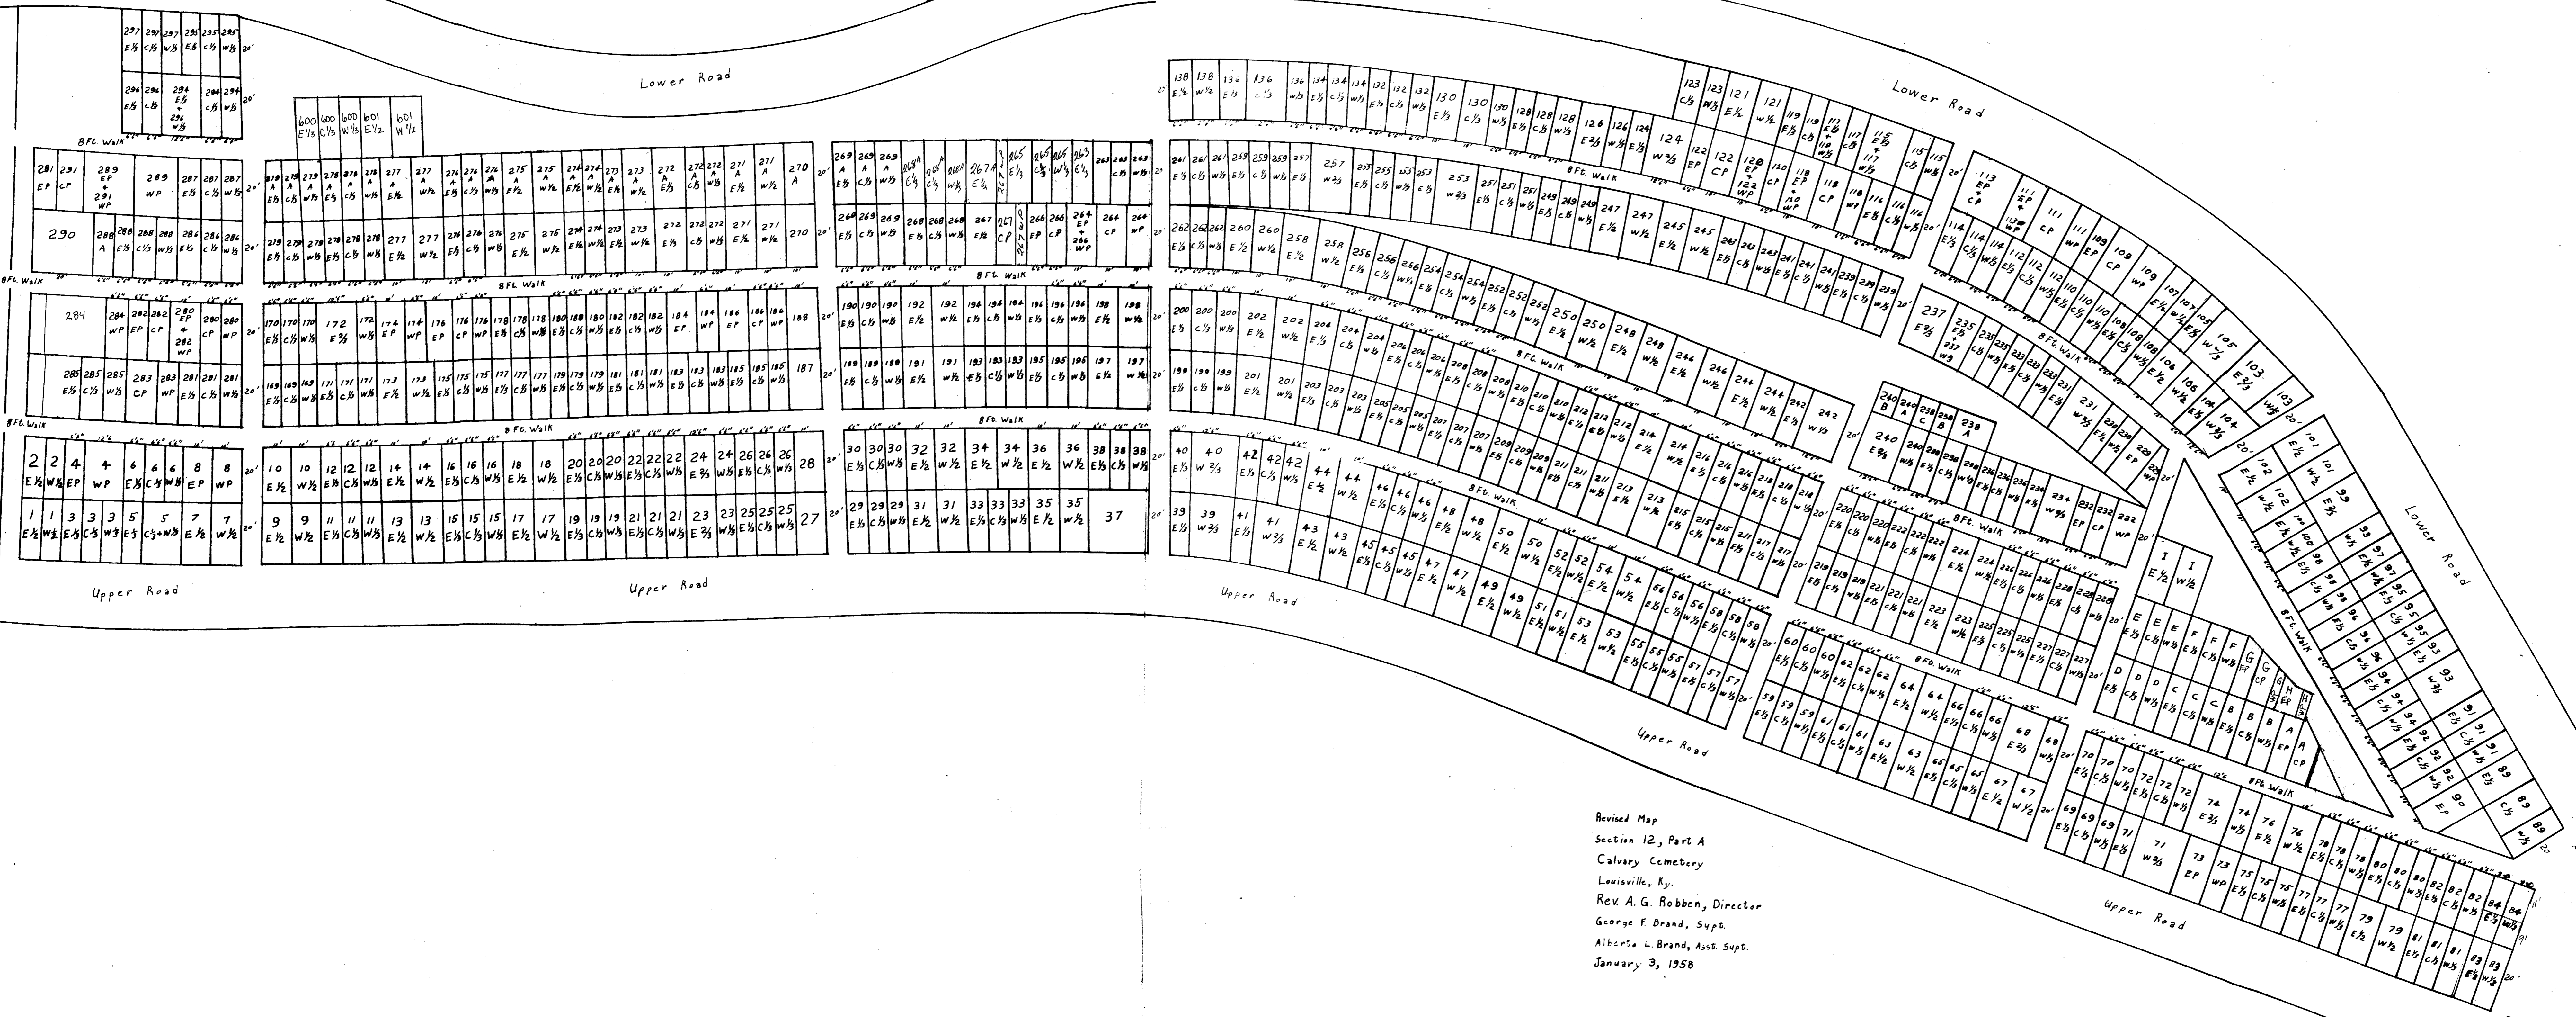

Lower Road

Lower Road

Lower Road

Lower Road

Upper Road

Upper Road

Upper Road

Upper Road

Upper Road

Lower Road

Revised Map
 Section 12, Part A
 Calvary Cemetery
 Louisville, Ky.
 Rev. A. G. Robben, Director
 George F. Brand, Supt.
 Alberto L. Brand, Ass. Supt.
 January 3, 1958