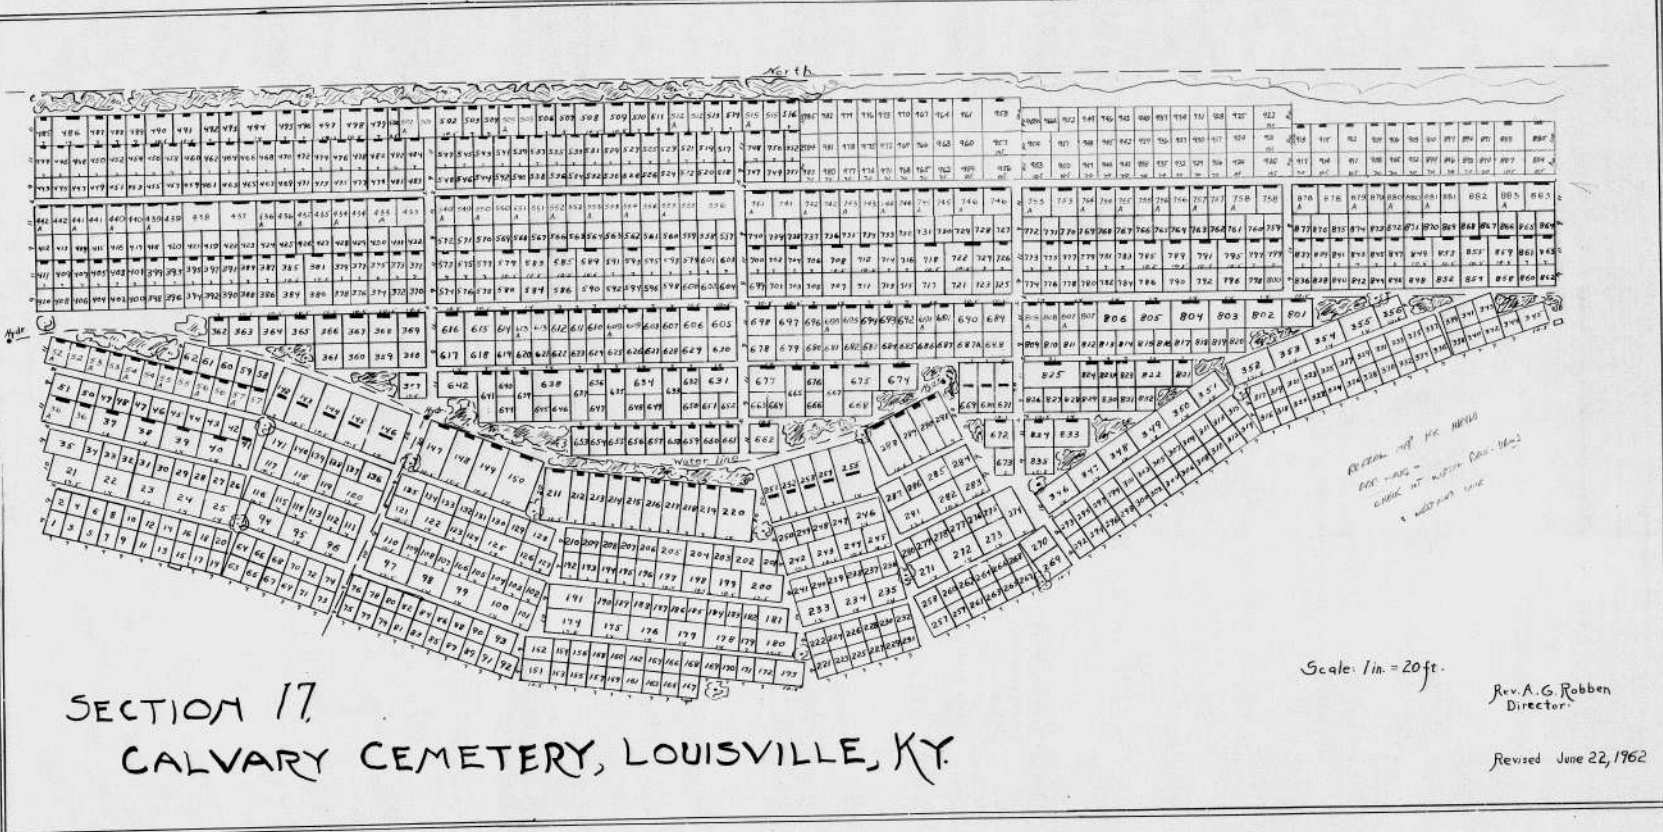

REVISED BY: [unclear]
DATE: [unclear]

SECTION 17 CALVARY CEMETERY, LOUISVILLE, KY.

Scale: 1 in. = 20 ft.

Rev. A. G. Robben
Director.

Revised June 22, 1962

17